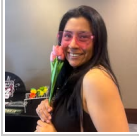

“ 1 file added to the tribute wall